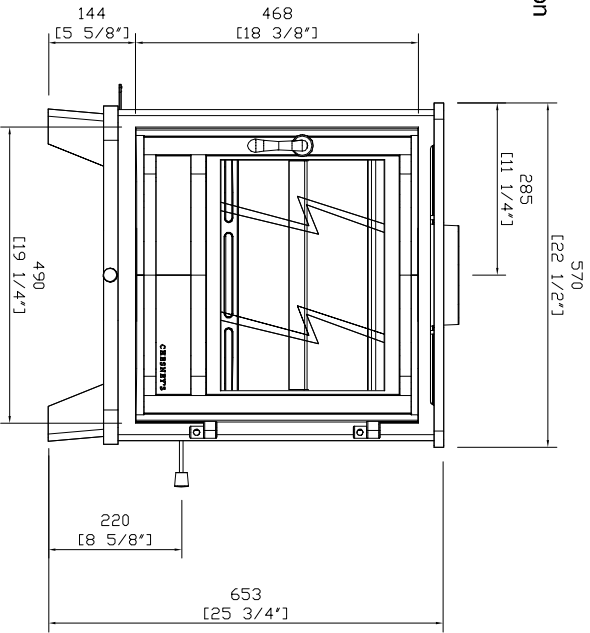

Plan

Perspective View

Front Elevation

Right side Elevation

8 Series - Flatford Freestanding Stove

Date - 18 September 2009