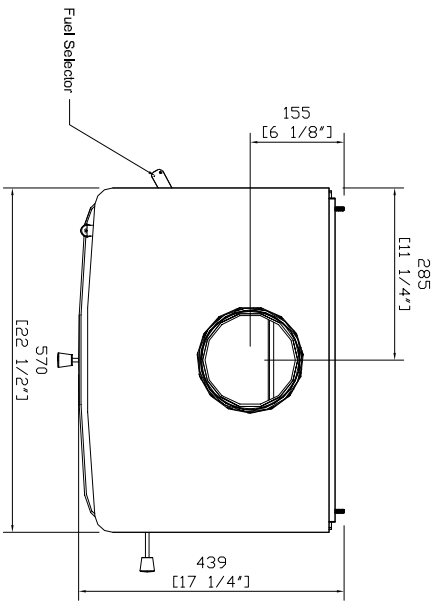

Plan

Perspective View

Front Elevation

Right side Elevation

8 Series - Flatford Freestanding Stove

Date - 18 September 2009